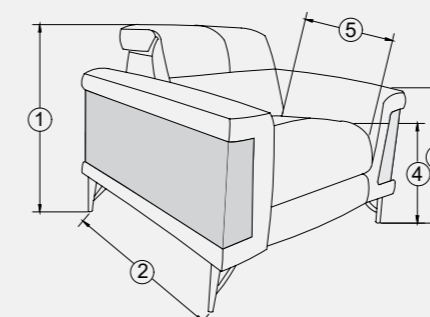

- 1 Total Height - 33"(84cm)
- 2 Total Depth
  - Total Depth(Before Reclining) - 41"(104cm) - 110°
  - Total Depth(After Reclining) - 61"(155cm) - 140°
- 3 Arm Rest Height - 25"(64cm)
- 4 Seat Height - 20"(51cm)
- 5 Seat Depth - 19.5"(50cm)