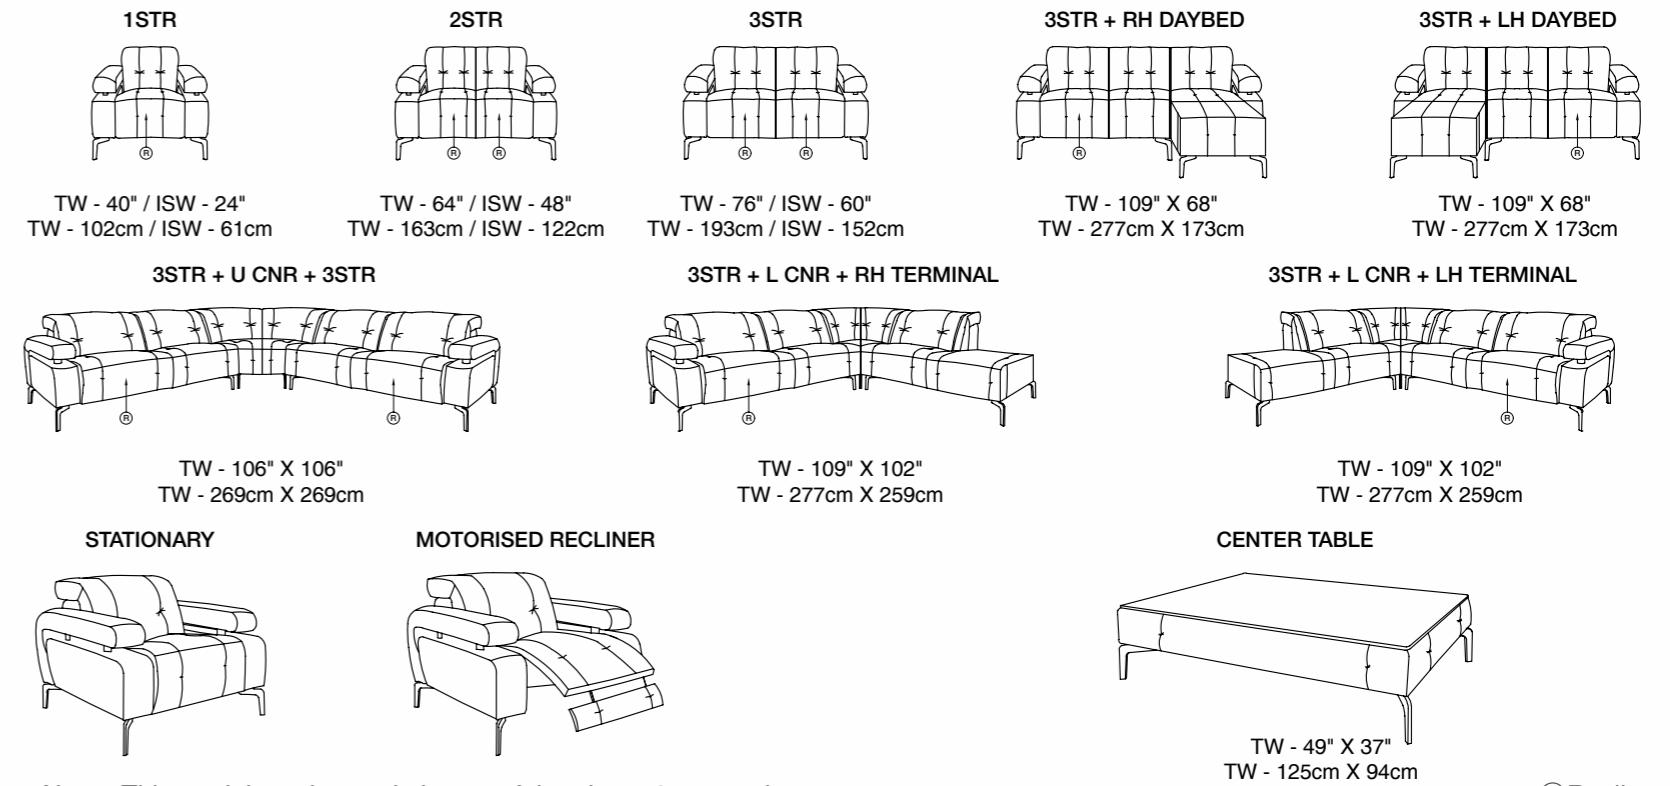

® Recliner

- 1 Total Height - 33.5"(85cm)
- 2 Total Depth
 - Total Depth(Before Reclining) - 41.5"(105cm) - 110°
 - Total Depth(After Reclining) - 60"(152cm) - 140°
- 3 Arm Rest Height - 24"(61cm)
- 4 Seat Height - 20"(51cm)
- 5 Seat Depth - 20.5"(52cm)

3 SEATER (2R)

2 SEATER (2R)

1 SEATER (1R)

3 SEATER (1R) + DAYBED

3 SEATER (1R) + L-CORNER + TERMINAL

3 SEATER (1R) + U-CORNER + 3 SEATER (1R)

LUNA - VARIANTS & DIMENSIONS

Note : This model can be made in any of the above 2 categories

® Recliner

- 1 Total Height - 30.5"(77cm)
- 2 Total Depth
 - Total Depth(Before Reclining) - 42.5"(108cm) - 110°
 - Total Depth(After Reclining) - 62"(157cm) - 140°
- 3 Arm Rest Height - 24.5"(62cm)
- 4 Seat Height - 20"(51cm)
- 5 Seat Depth - 21"(53cm)

3 SEATER (2R)

2 SEATER (2R)

1 SEATER (1R)

3 SEATER (1R) + DAYBED

3 SEATER (1R) + L-CORNER + TERMINAL

3 SEATER (1R) + U-CORNER + 3 SEATER (1R)

MARCO - VARIANTS & DIMENSIONS

Note : This model can be made in any of the above 2 categories