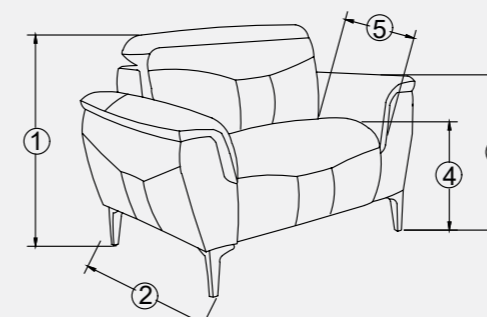

3 SEATER (2R)

2 SEATER (2R)

1 SEATER (1R)

3 SEATER (1R) + DAYBED

3 SEATER (1R) + L-CORNER + TERMINAL

3 SEATER (1R) + U-CORNER + 3 SEATER (1R)

CLAUDIA - VARIANTS & DIMENSIONS

Note : This model can be made in any of the above 2 categories

® Recliner

- 1 Total Height - 33.5"(85cm)
- 2 Total Depth
 - Total Depth(Before Reclining) - 41.5"(105cm) - 110°
 - Total Depth(After Reclining) - 60"(152cm) - 140°
- 3 Arm Rest Height - 24"(61cm)
- 4 Seat Height - 20"(51cm)
- 5 Seat Depth - 20.5"(52cm)