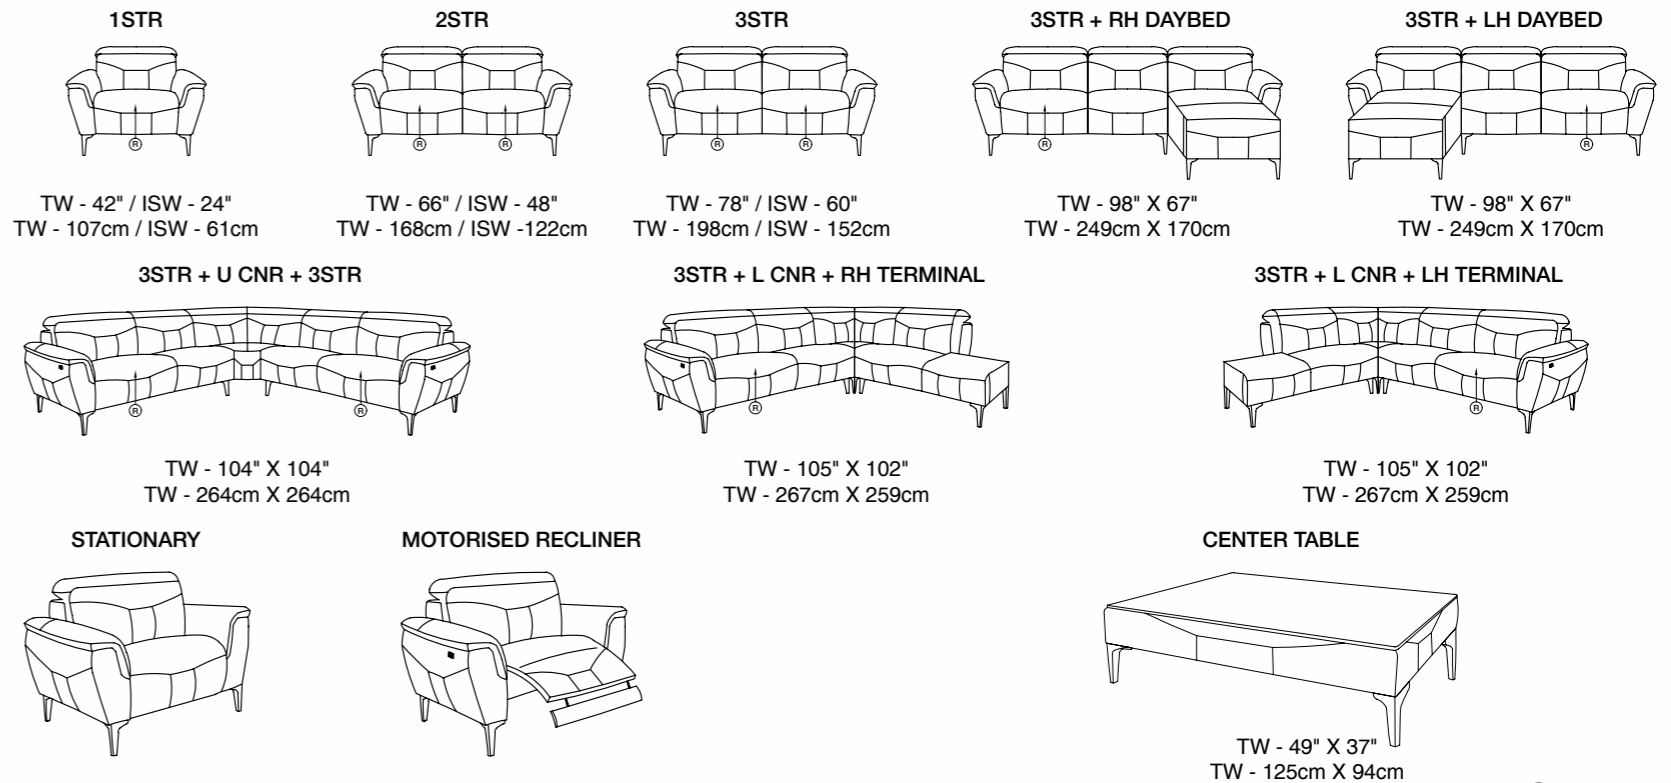

® Recliner

- 1 Total Height - 34"(86cm)
- 2 Total Depth
 - Total Depth(Before Reclining) - 42"(107cm) - 110"
 - Total Depth(After Reclining) - 60.5"(154cm) - 140"
- 3 Arm Rest Height - 24"(61cm)
- 4 Seat Height - 20"(51cm)
- 5 Seat Depth - 20.5"(52cm)

3 SEATER (2R)

2 SEATER (2R)

1 SEATER (1R)

3 SEATER (1R) + DAYBED

3 SEATER (1R) + L-CORNER + TERMINAL

3 SEATER (1R) + U-CORNER + 3 SEATER (1R)

CLAUDIA - VARIANTS & DIMENSIONS

Note : This model can be made in any of the above 2 categories

® Recliner

- 1 Total Height - 33.5"(85cm)
- 2 Total Depth
 - Total Depth(Before Reclining) - 41.5"(105cm) - 110°
 - Total Depth(After Reclining) - 60"(152cm) - 140°
- 3 Arm Rest Height - 24"(61cm)
- 4 Seat Height - 20"(51cm)
- 5 Seat Depth - 20.5"(52cm)

3 SEATER (2R)

2 SEATER (2R)

1 SEATER (1R)

3 SEATER (1R) + DAYBED

3 SEATER (1R) + L-CORNER + TERMINAL

3 SEATER (1R) + U-CORNER + 3 SEATER (1R)

MARCO - VARIANTS & DIMENSIONS

Note : This model can be made in any of the above 2 categories