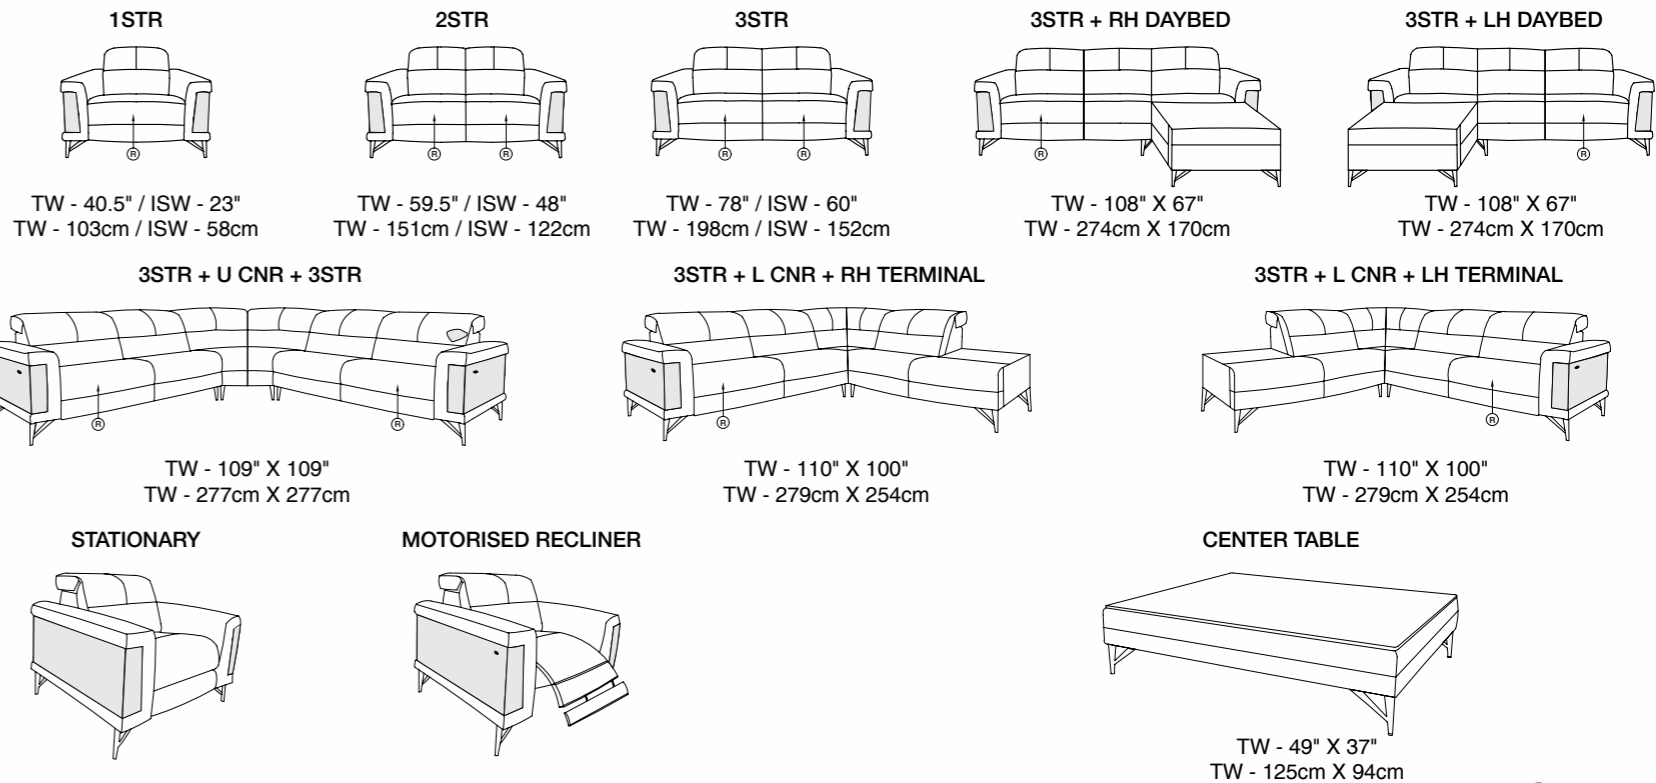

® Recliner

- 1 Total Height - 30.5"(77cm)
- 2 Total Depth
 - Total Depth(Before Reclining) - 42.5"(108cm) - 110°
 - Total Depth(After Reclining) - 62"(157cm) - 140°
- 3 Arm Rest Height - 24.5"(62cm)
- 4 Seat Height - 20"(51cm)
- 5 Seat Depth - 21"(53cm)

3 SEATER (2R)

2 SEATER (2R)

1 SEATER (1R)

3 SEATER (1R) + DAYBED

3 SEATER (1R) + L-CORNER + TERMINAL

3 SEATER (1R) + U-CORNER + 3 SEATER (1R)

MARCO - VARIANTS & DIMENSIONS

Note : This model can be made in any of the above 2 categories

® Recliner

- 1 Total Height - 33"(84cm)
- 2 Total Depth
 - Total Depth(Before Reclining) - 41"(104cm) - 110°
 - Total Depth(After Reclining) - 61"(155cm) - 140°
- 3 Arm Rest Height - 25"(64cm)
- 4 Seat Height - 20"(51cm)
- 5 Seat Depth - 19.5"(50cm)

3 SEATER (2R)

2 SEATER (2R)

1 SEATER (1R)

3 SEATER (1R) + DAYBED

3 SEATER (1R) + L-CORNER + TERMINAL

3 SEATER (1R) + U-CORNER + 3 SEATER (1R)

NOEMI - VARIANTS & DIMENSIONS

Note : This model can be made in any of the above 2 categories