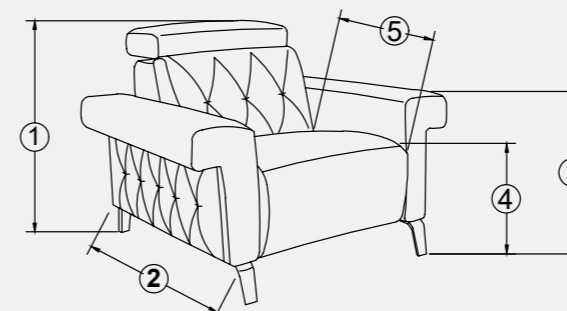

3 SEATER (2R)

2 SEATER (2R)

1 SEATER (1R)

3 SEATER (1R) + DAYBED

3 SEATER (1R) + L-CORNER + TERMINAL

3 SEATER (1R) + U-CORNER + 3 SEATER (1R)

CANDY - VARIANTS & DIMENSIONS

Note : This model can be made in any of the above 2 categories

® Recliner

- 1 Total Height - 33"(84cm)
- 2 Total Depth
 - Total Depth(Before Reclining) - 41"(104cm) - 110"
 - Total Depth(After Reclining) - 62.5"(159cm) - 140"
- 3 Arm Rest Height - 23"(58cm)
- 4 Seat Height - 18.5"(47cm)
- 5 Seat Depth - 21.5"(55cm)