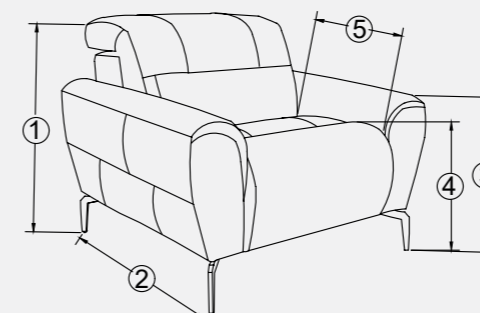

- 1 Total Height - 34"(86cm)
- 2 Total Depth
  - Total Depth(Before Reclining) - 42"(107cm) - 110"
  - Total Depth(After Reclining) - 60.5"(154cm) - 140"
- 3 Arm Rest Height - 24"(61cm)
- 4 Seat Height - 20"(51cm)
- 5 Seat Depth - 20.5"(52cm)