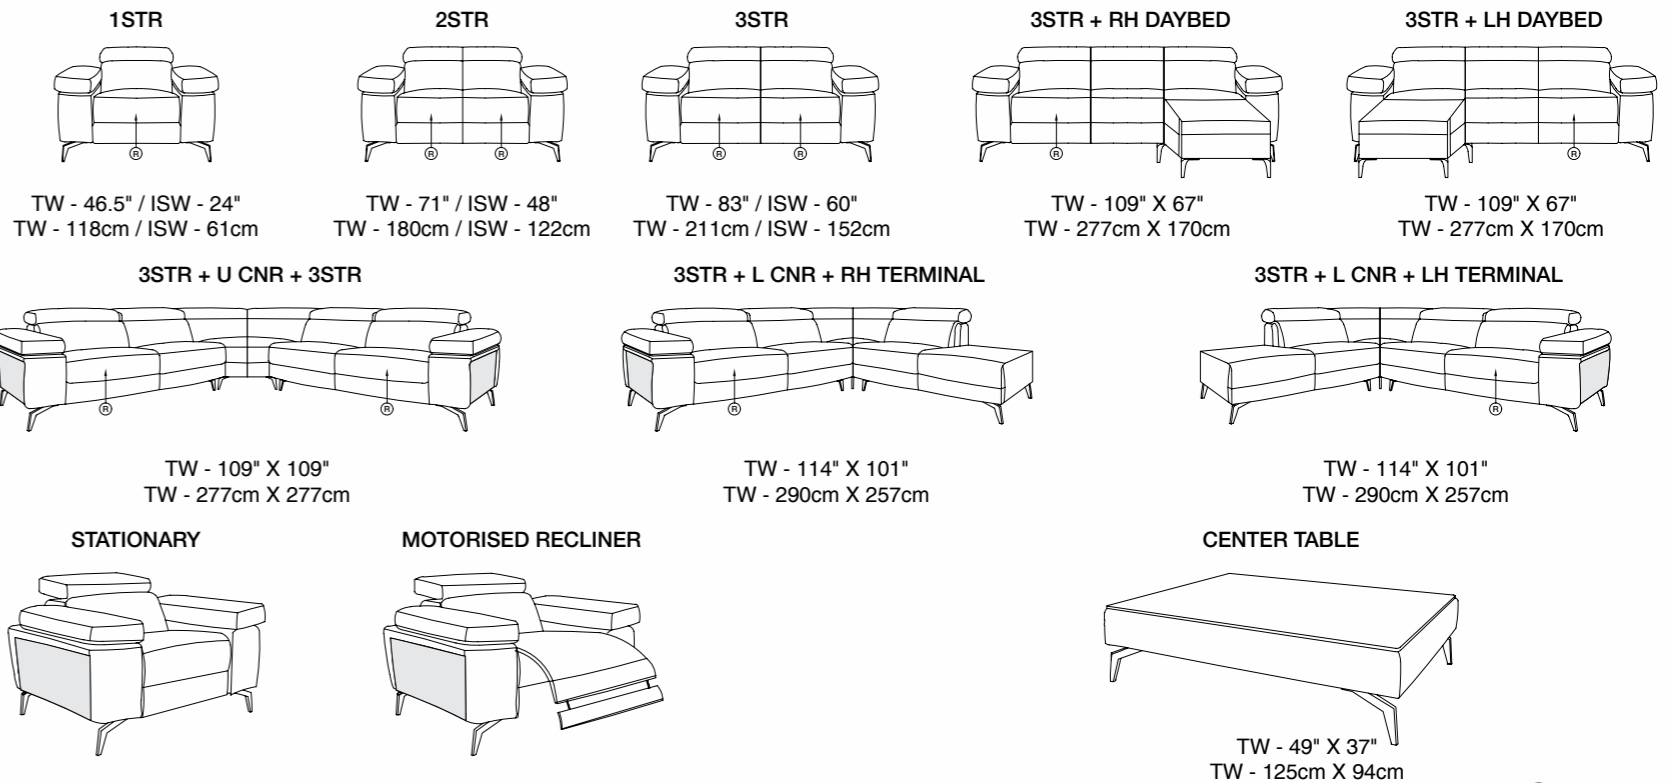

® Recliner

- 1 Total Height - 35 "(89cm)
- 2 Total Depth
 - Total Depth(Before Reclining) - 41"(104cm) - 110"
 - Total Depth(After Reclining) - 62.5"(159cm) - 140"
- 3 Arm Rest Height - 23.5"(60cm)
- 4 Seat Height - 20.5"(52cm)
- 5 Seat Depth - 21"(53cm)

3 SEATER (2R)

2 SEATER (2R)

1 SEATER (1R)

3 SEATER (1R) + DAYBED

3 SEATER (1R) + L-CORNER + TERMINAL

3 SEATER (1R) + U-CORNER + 3 SEATER (1R)

ROMEO - VARIANTS & DIMENSIONS

Note : This model can be made in any of the above 2 categories

® Recliner

- 1 Total Height - 32"(81cm)
- 2 Total Depth
 - Total Depth(Before Reclining) - 41.5"(105cm) - 110°
 - Total Depth(After Reclining) - 61"(155cm) - 140°
- 3 Arm Rest Height - 25"(64cm)
- 4 Seat Height - 20"(51cm)
- 5 Seat Depth - 20.5"(52cm)

3 SEATER (2R)

2 SEATER (2R)

1 SEATER (1R)

3 SEATER (1R) + DAYBED

3 SEATER (1R) + L-CORNER + TERMINAL

3 SEATER (1R) + U-CORNER + 3 SEATER (1R)

ROSE - VARIANTS & DIMENSIONS

Note : This model can be made in any of the above 2 categories