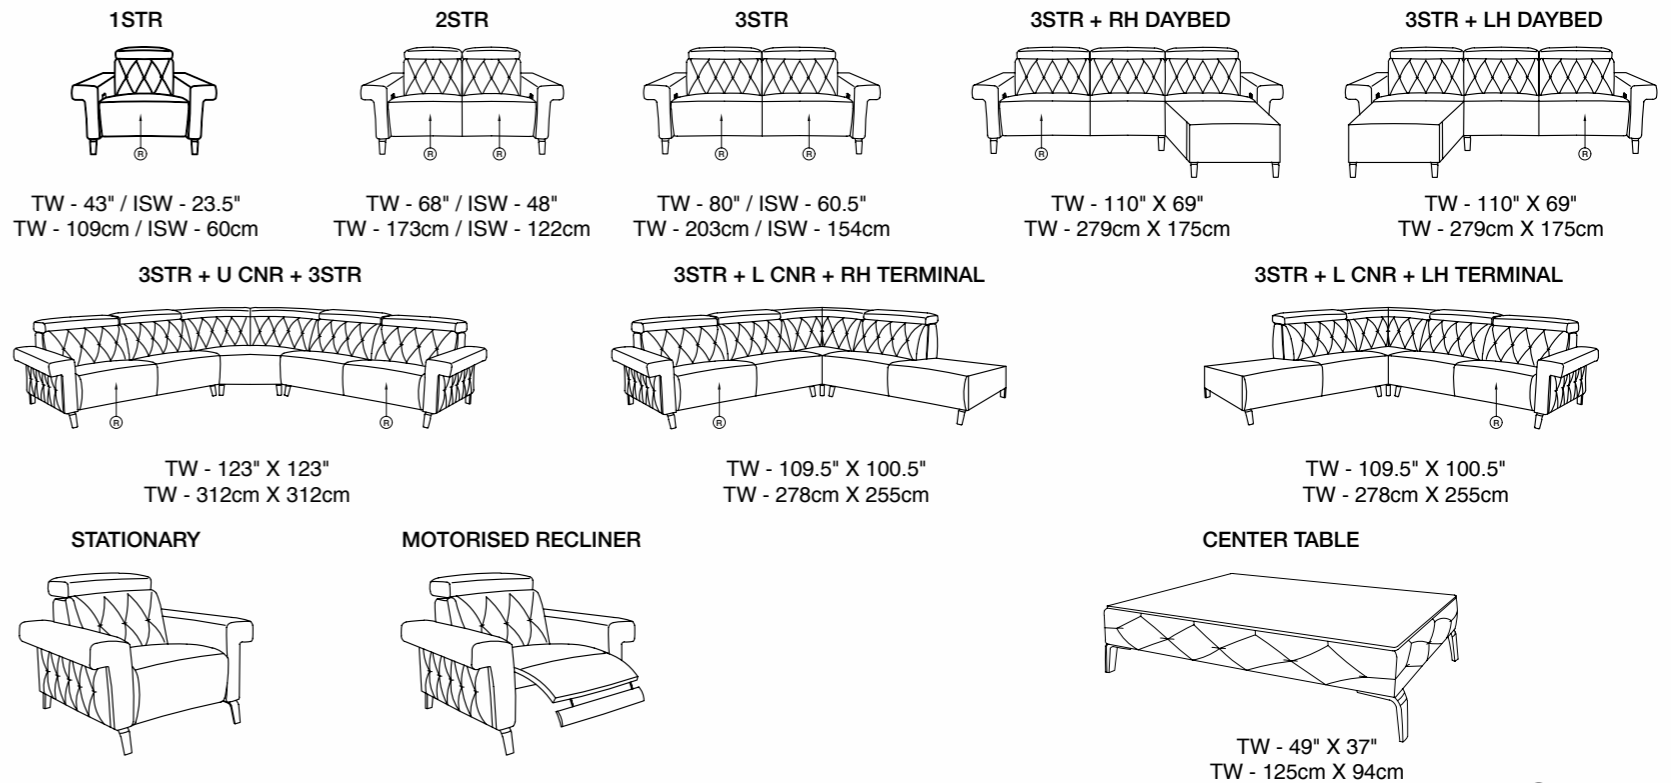

Note : This model can be made in any of the above 2 categories

® Recliner

- 1 Total Height - 34.5"(88cm)
- 2 Total Depth
 - Total Depth(Before Reclining) - 41"(104cm) - 110"
 - Total Depth(After Reclining) - 62.5"(159cm) - 140"
- 3 Arm Rest Height - 25"(64cm)
- 4 Seat Height - 20"(51cm)
- 5 Seat Depth - 21"(53cm)

3 SEATER (2R)

2 SEATER (2R)

1 SEATER (1R)

3 SEATER (1R) + DAYBED

3 SEATER (1R) + L-CORNER + TERMINAL

3 SEATER (1R) + U-CORNER + 3 SEATER (1R)

CANDY - VARIANTS & DIMENSIONS

Note : This model can be made in any of the above 2 categories

® Recliner

- 1 Total Height - 33"(84cm)
- 2 Total Depth
 - Total Depth(Before Reclining) - 41"(104cm) - 110"
 - Total Depth(After Reclining) - 62.5"(159cm) - 140"
- 3 Arm Rest Height - 23"(58cm)
- 4 Seat Height - 18.5"(47cm)
- 5 Seat Depth - 21.5"(55cm)

3 SEATER (2R)

2 SEATER (2R)

1 SEATER (1R)

3 SEATER (1R) + DAYBED

3 SEATER (1R) + L-CORNER + TERMINAL

3 SEATER (1R) + U-CORNER + 3 SEATER (1R)

CESARE - VARIANTS & DIMENSIONS

Note : This model can be made in any of the above 2 categories