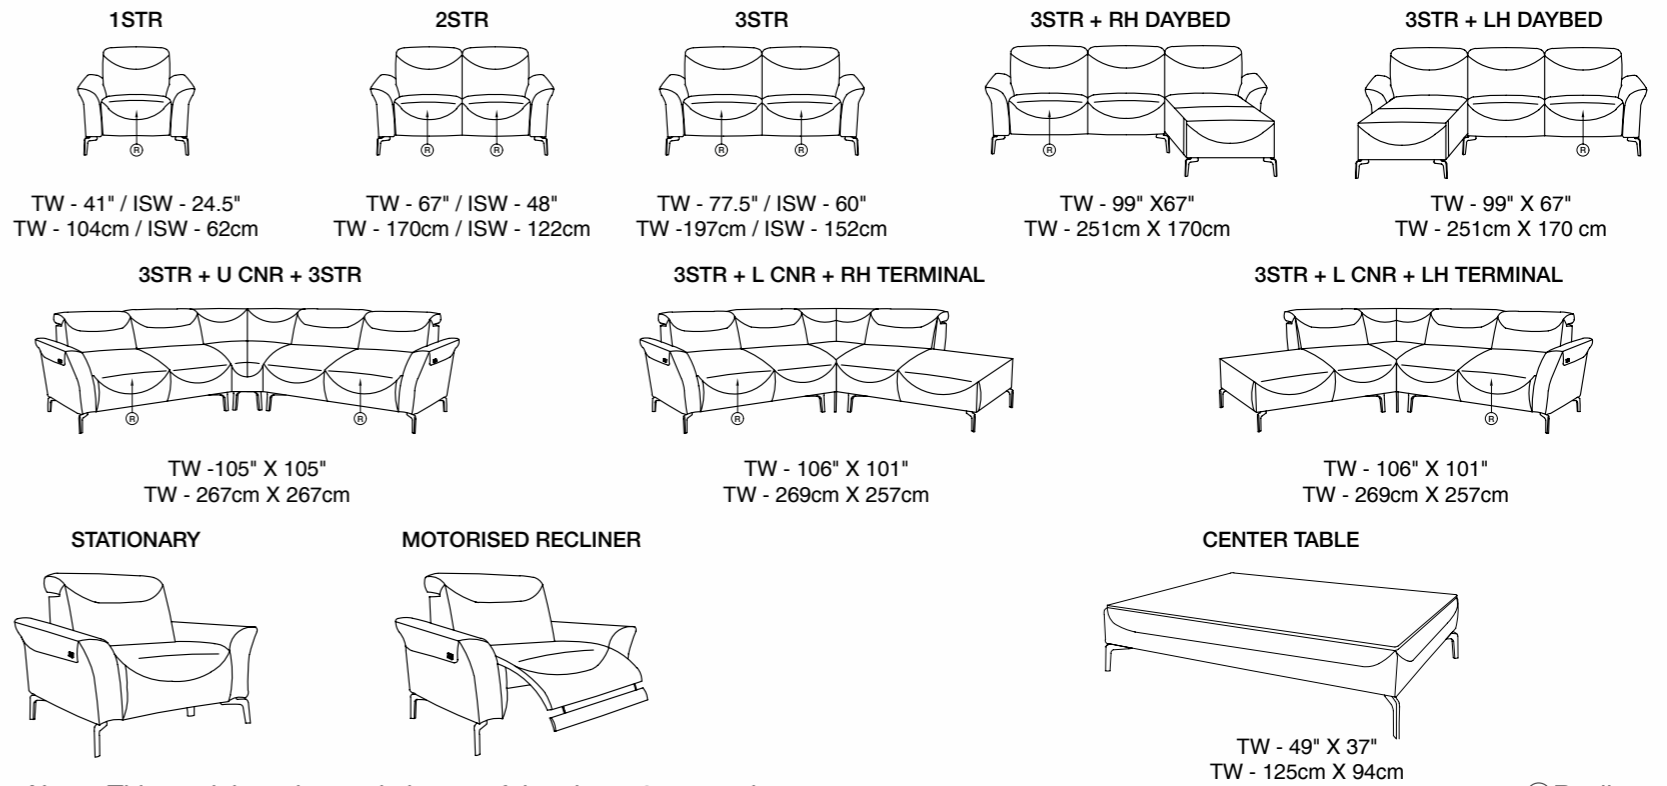

3 SEATER (2R)

2 SEATER (2R)

1 SEATER (1R)

3 SEATER (1R) + DAYBED

3 SEATER (1R) + L-CORNER + TERMINAL

3 SEATER (1R) + U-CORNER + 3 SEATER (1R)

MARCO - VARIANTS & DIMENSIONS

Note : This model can be made in any of the above 2 categories

® Recliner

- 1 Total Height - 33"(84cm)
- 2 Total Depth
 - Total Depth(Before Reclining) - 41"(104cm) - 110°
 - Total Depth(After Reclining) - 61"(155cm) - 140°
- 3 Arm Rest Height - 25"(64cm)
- 4 Seat Height - 20"(51cm)
- 5 Seat Depth - 19.5"(50cm)

3 SEATER (2R)

2 SEATER (2R)

1 SEATER (1R)

3 SEATER (1R) + DAYBED

3 SEATER (1R) + L-CORNER + TERMINAL

3 SEATER (1R) + U-CORNER + 3 SEATER (1R)

NOEMI - VARIANTS & DIMENSIONS

Note : This model can be made in any of the above 2 categories

® Recliner

- 1 Total Height - 35 "(89cm)
- 2 Total Depth
 - Total Depth(Before Reclining) - 41"(104cm) - 110"
 - Total Depth(After Reclining) - 62.5"(159cm) - 140"
- 3 Arm Rest Height - 23.5"(60cm)
- 4 Seat Height - 20.5"(52cm)
- 5 Seat Depth - 21"(53cm)