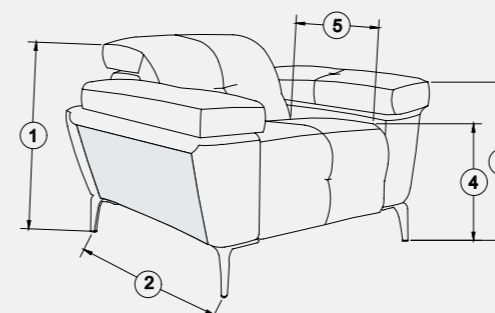

- 1 Total Height - 31"(79cm)
- 2 Total Depth
  - Total Depth(Before Reclining) - 43"(109cm) - 110°
  - Total Depth(After Reclining) - 62"(157cm) - 140°
- 3 Arm Rest Height - 25"(64cm)
- 4 Seat Height - 21.5"(55cm)
- 5 Seat Depth - 20"(51cm)