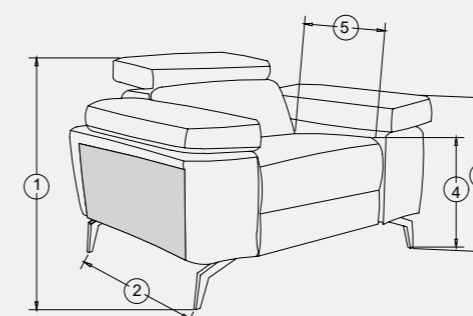

- 1 Total Height - 32"(81cm)
- 2 Total Depth
  - Total Depth(Before Reclining) - 41.5"(105cm) - 110°
  - Total Depth(After Reclining) - 61"(155cm) - 140°
- 3 Arm Rest Height - 25"(64cm)
- 4 Seat Height - 20"(51cm)
- 5 Seat Depth - 20.5"(52cm)