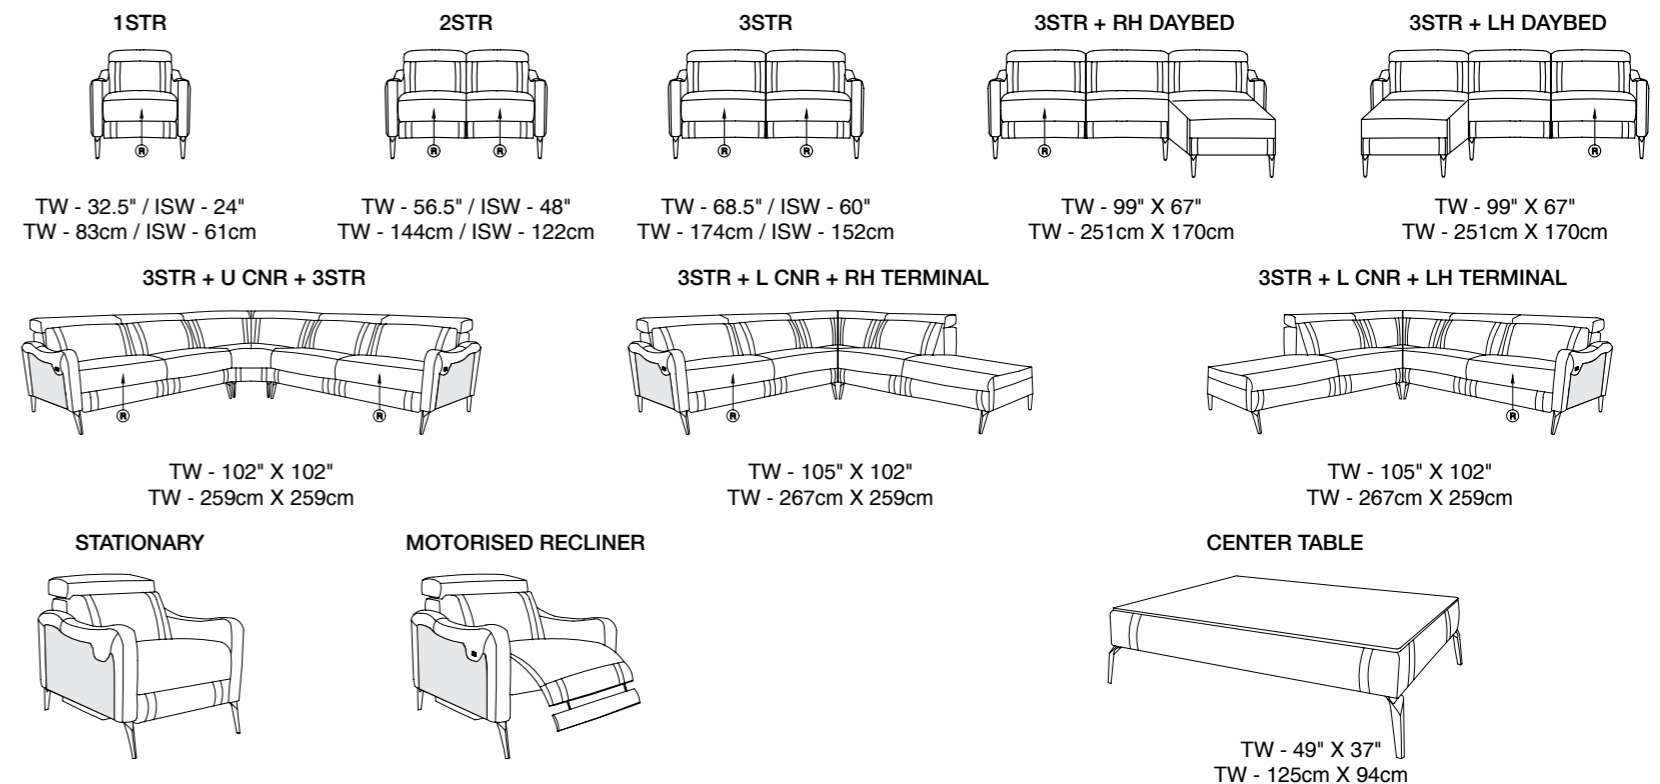

3 SEATER (2R)

2 SEATER (2R)

1 SEATER (1R)

3 SEATER (1R) + DAYBED

3 SEATER (1R) + L-CORNER + TERMINAL

3 SEATER (1R) + U-CORNER + 3 SEATER (1R)

AUGUSTO - VARIANTS & DIMENSIONS

Note : This model can be made in any of the above 2 categories

® Recliner

- 1 Total Height - 34"(86cm)
- 2 Total Depth
 - Total Depth(Before Reclining) - 40.5"(103cm) - 110°
 - Total Depth(After Reclining) - 61"(155cm) - 140°
- 3 Arm Rest Height - 24.5"(62cm)
- 4 Seat Height - 20.5"(52cm)
- 5 Seat Depth - 20.5"(52cm)

® Recliner

- 1 Total Height - 32"(81cm)
- 2 Total Depth
 - Total Depth(Before Reclining) - 41.5"(105cm) - 110°
 - Total Depth(After Reclining) - 61"(155cm) - 140°
- 3 Arm Rest Height - 25"(64cm)
- 4 Seat Height - 20"(51cm)
- 5 Seat Depth - 20.5"(52cm)

® Recliner

- 1 Total Height - 35.5"(90cm)
- 2 Total Depth
 - Total Depth(Before Reclining) - 41.5"(105cm) - 110°
 - Total Depth(After Reclining) - 62.5"(159cm) - 140°
- 3 Arm Rest Height - 24.5"(62cm)
- 4 Seat Height - 20"(51cm)
- 5 Seat Depth - 22"(56cm)