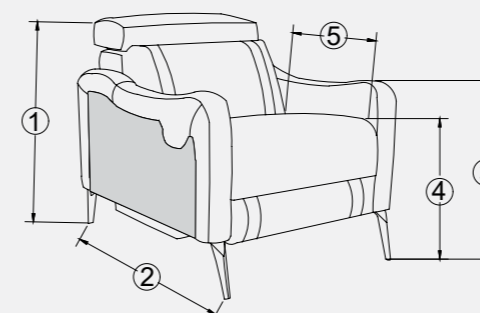

3 SEATER (2R)

2 SEATER (2R)

1 SEATER (1R)

3 SEATER (1R) + DAYBED

3 SEATER (1R) + L-CORNER + TERMINAL

3 SEATER (1R) + U-CORNER + 3 SEATER (1R)

AUGUSTO - VARIANTS & DIMENSIONS

Note : This model can be made in any of the above 2 categories

® Recliner

- 1 Total Height - 34"(86cm)
- 2 Total Depth
 - Total Depth(Before Reclining) - 40.5"(103cm) - 110°
 - Total Depth(After Reclining) - 61"(155cm) - 140°
- 3 Arm Rest Height - 24.5"(62cm)
- 4 Seat Height - 20.5"(52cm)
- 5 Seat Depth - 20.5"(52cm)