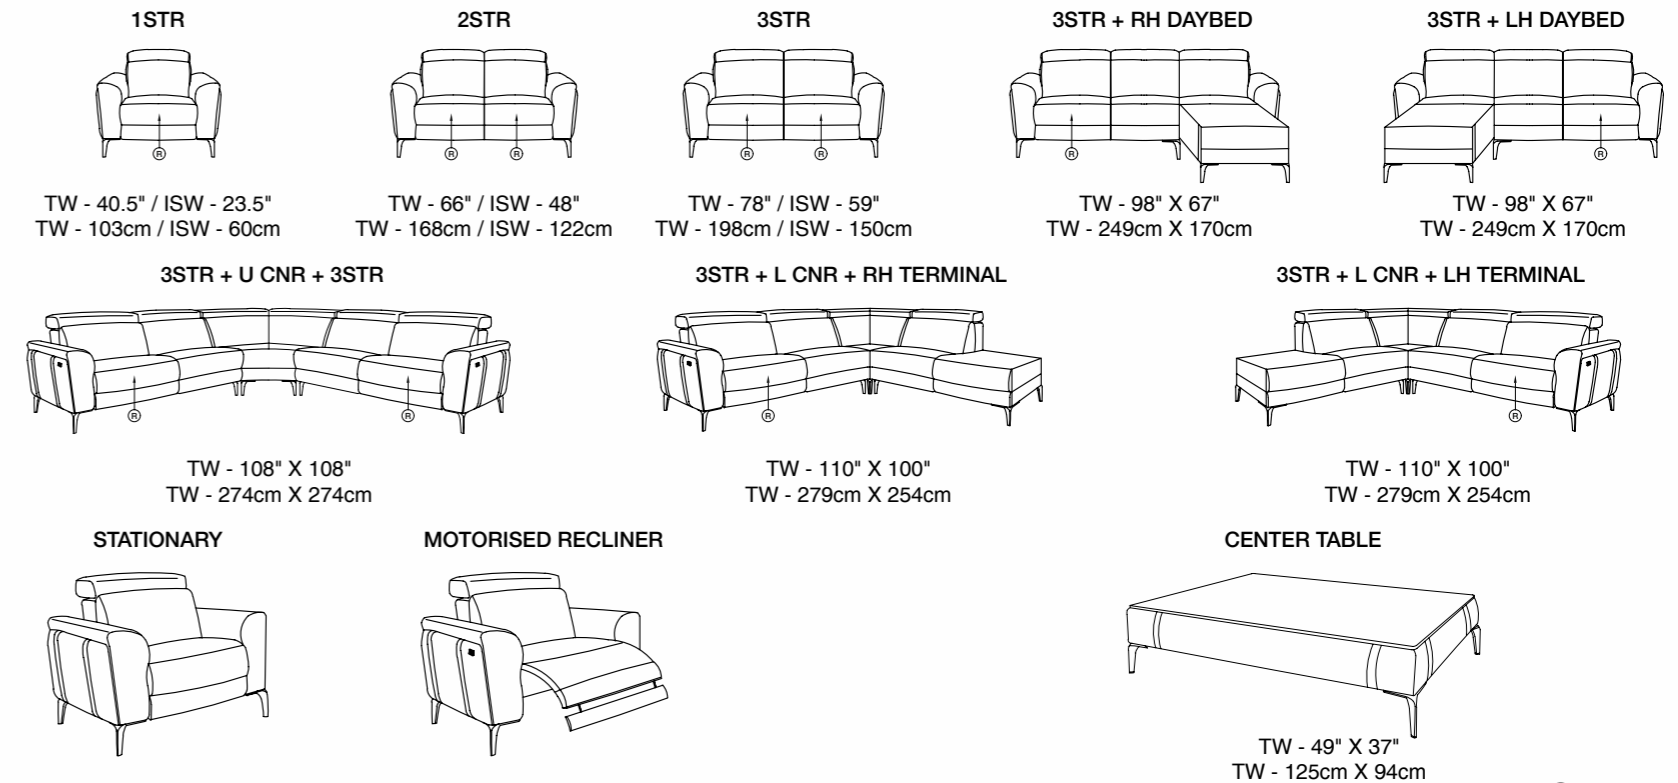

® Recliner

3 SEATER (1R) + DAYBED

- 1 Total Height - 33.5"(85cm)
- 2 Total Depth
 - Total Depth(Before Reclining) - 41"(104cm) - 110°
 - Total Depth(After Reclining) - 61"(155cm) - 140°
- 3 Arm Rest Height - 25"(64cm)
- 4 Seat Height - 20"(51cm)
- 5 Seat Depth - 20.5"(52cm)

CAMEL

3 SEATER (2R)

2 SEATER (2R)

1 SEATER (1R)

3 SEATER (1R) + DAYBED

3 SEATER (1R) + L-CORNER + TERMINAL

3 SEATER (1R) + U-CORNER + 3 SEATER (1R)

CAMEL - VARIANTS & DIMENSIONS

Note : This model can be made in any of the above 2 categories

® Recliner

- 1 Total Height - 34.5"(88cm)
- 2 Total Depth
 - Total Depth(Before Reclining) - 41"(104cm) - 110"
 - Total Depth(After Reclining) - 62.5"(159cm) - 140"
- 3 Arm Rest Height - 25"(64cm)
- 4 Seat Height - 20"(51cm)
- 5 Seat Depth - 21"(53cm)

® Recliner

- 1 Total Height - 35.5"(90cm)
- 2 Total Depth
 - Total Depth(Before Reclining) - 41.5"(105cm) - 110°
 - Total Depth(After Reclining) - 62.5"(159cm) - 140°
- 3 Arm Rest Height - 24.5"(62cm)
- 4 Seat Height - 20"(51cm)
- 5 Seat Depth - 22"(56cm)