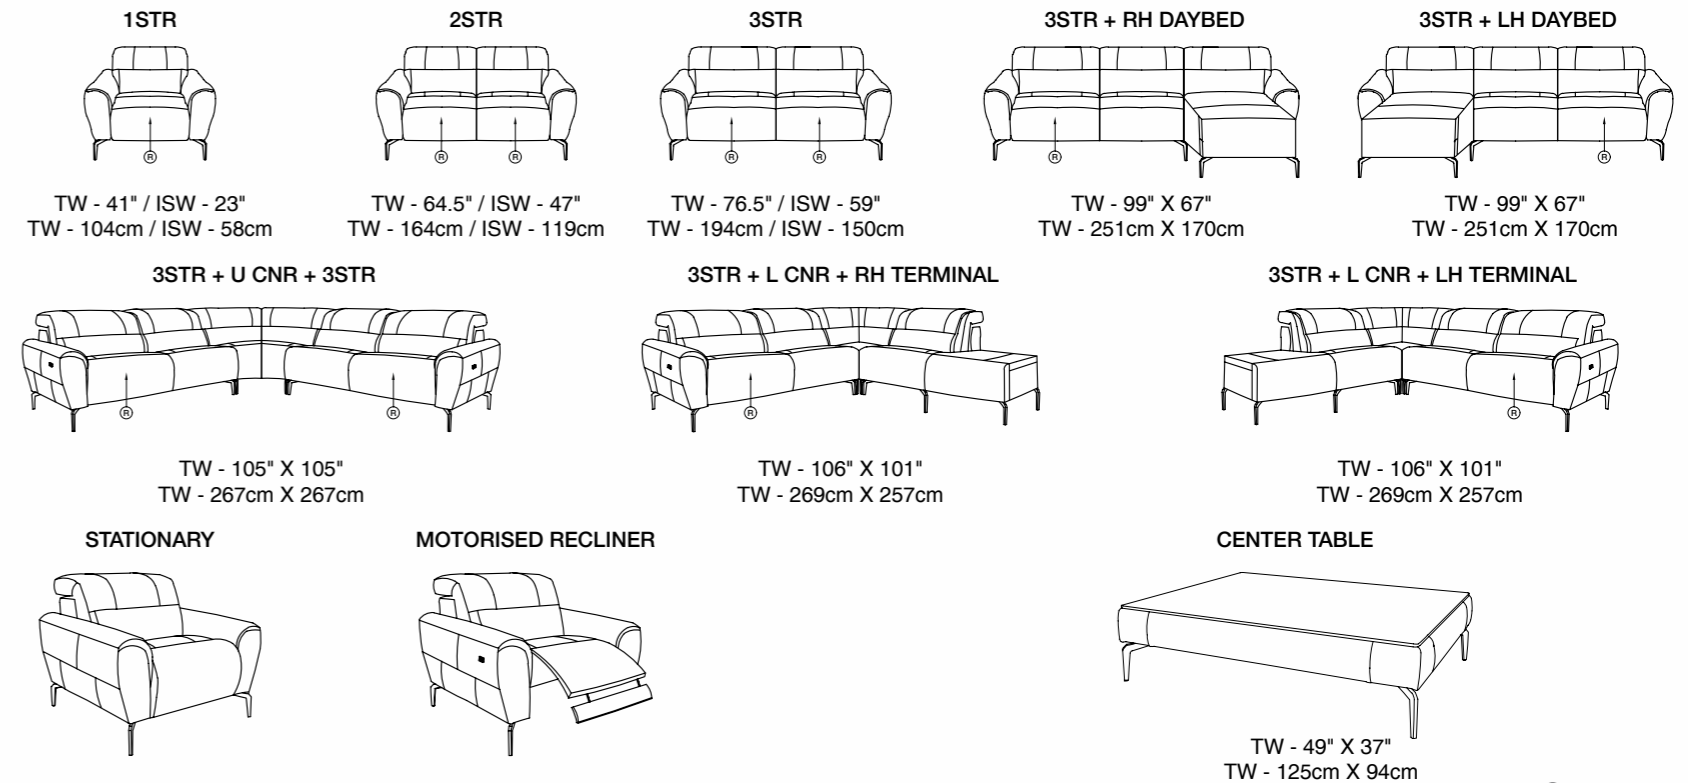

® Recliner

- 1 Total Height - 33"(84cm)
- 2 Total Depth
 - Total Depth(Before Reclining) - 41"(104cm) - 110"
 - Total Depth(After Reclining) - 62.5"(159cm) - 140"
- 3 Arm Rest Height - 23"(58cm)
- 4 Seat Height - 18.5"(47cm)
- 5 Seat Depth - 21.5"(55cm)

3 SEATER (2R)

2 SEATER (2R)

1 SEATER (1R)

3 SEATER (1R) + DAYBED

3 SEATER (1R) + L-CORNER + TERMINAL

3 SEATER (1R) + U-CORNER + 3 SEATER (1R)

CESARE - VARIANTS & DIMENSIONS

Note : This model can be made in any of the above 2 categories

® Recliner

- 1 Total Height - 34"(86cm)
- 2 Total Depth
 - Total Depth(Before Reclining) - 42"(107cm) - 110"
 - Total Depth(After Reclining) - 60.5"(154cm) - 140"
- 3 Arm Rest Height - 24"(61cm)
- 4 Seat Height - 20"(51cm)
- 5 Seat Depth - 20.5"(52cm)

3 SEATER (2R)

2 SEATER (2R)

1 SEATER (1R)

3 SEATER (1R) + DAYBED

3 SEATER (1R) + L-CORNER + TERMINAL

3 SEATER (1R) + U-CORNER + 3 SEATER (1R)

CLAUDIA - VARIANTS & DIMENSIONS

Note : This model can be made in any of the above 2 categories