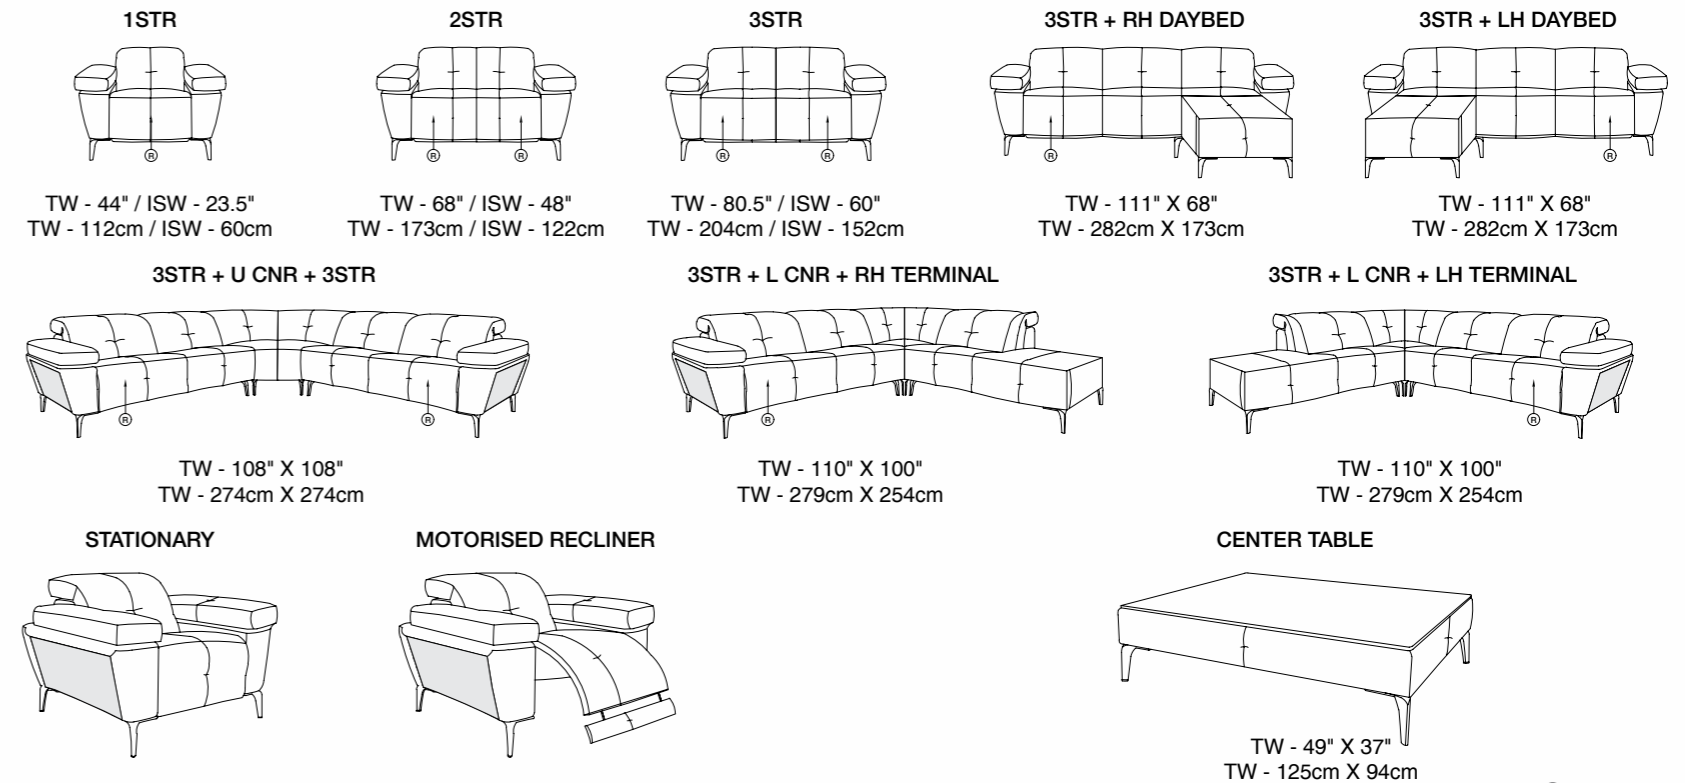

® Recliner

- 1 Total Height - 35.5"(90cm)
- 2 Total Depth
 - Total Depth(Before Reclining) - 41.5"(105cm) - 110°
 - Total Depth(After Reclining) - 62.5"(159cm) - 140°
- 3 Arm Rest Height - 24.5"(62cm)
- 4 Seat Height - 20"(51cm)
- 5 Seat Depth - 22"(56cm)

3 SEATER (2R)

2 SEATER (2R)

1 SEATER (1R)

3 SEATER (1R) + DAYBED

3 SEATER (1R) + L-CORNER + TERMINAL

3 SEATER (1R) + U-CORNER + 3 SEATER (1R)

VIOLA - VARIANTS & DIMENSIONS

Note : This model can be made in any of the above 2 categories

® Recliner

- 1 Total Height - 31"(79cm)
- 2 Total Depth
 - Total Depth(Before Reclining) - 43"(109cm) - 110°
 - Total Depth(After Reclining) - 62"(157cm) - 140°
- 3 Arm Rest Height - 25"(64cm)
- 4 Seat Height - 21.5"(55cm)
- 5 Seat Depth - 20"(51cm)

AZZURE
CHAIR

1. Total height - 34"(86cm)
2. Arm rest height - 22"(56cm)
3. Seat height - 18"(46cm)
4. Seat depth - 19"(48cm)
5. Total depth - 27"(69cm)
6. Total Width - 23.5"(60cm)
7. Inside Seat Width - 21.5"(55cm)