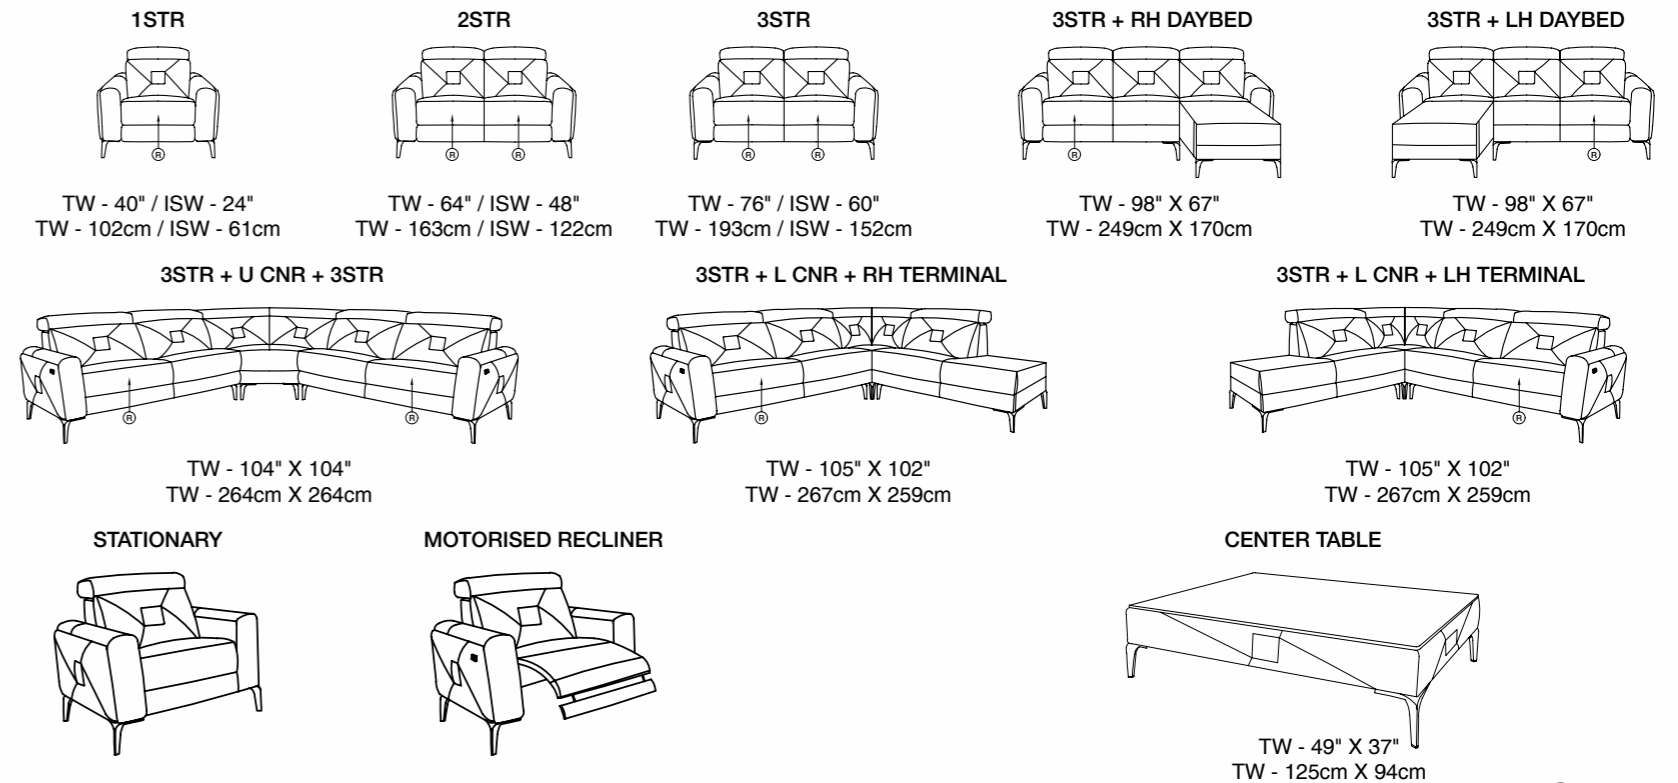

® Recliner

- 1 Total Height - 35 "(89cm)
- 2 Total Depth
 - Total Depth(Before Reclining) - 41"(104cm) - 110"
 - Total Depth(After Reclining) - 62.5"(159cm) - 140"
- 3 Arm Rest Height - 23.5"(60cm)
- 4 Seat Height - 20.5"(52cm)
- 5 Seat Depth - 21"(53cm)

® Recliner

- 1 Total Height - 32"(81cm)
- 2 Total Depth
 - Total Depth(Before Reclining) - 41.5"(105cm) - 110°
 - Total Depth(After Reclining) - 61"(155cm) - 140°
- 3 Arm Rest Height - 25"(64cm)
- 4 Seat Height - 20"(51cm)
- 5 Seat Depth - 20.5"(52cm)

3 SEATER (2R)

2 SEATER (2R)

1 SEATER (1R)

3 SEATER (1R) + DAYBED

3 SEATER (1R) + L-CORNER + TERMINAL

3 SEATER (1R) + U-CORNER + 3 SEATER (1R)

ROSE - VARIANTS & DIMENSIONS

Note : This model can be made in any of the above 2 categories

® Recliner

- 1 Total Height - 35.5"(90cm)
- 2 Total Depth
 - Total Depth(Before Reclining) - 41.5"(105cm) - 110°
 - Total Depth(After Reclining) - 62.5"(159cm) - 140°
- 3 Arm Rest Height - 24.5"(62cm)
- 4 Seat Height - 20"(51cm)
- 5 Seat Depth - 22"(56cm)