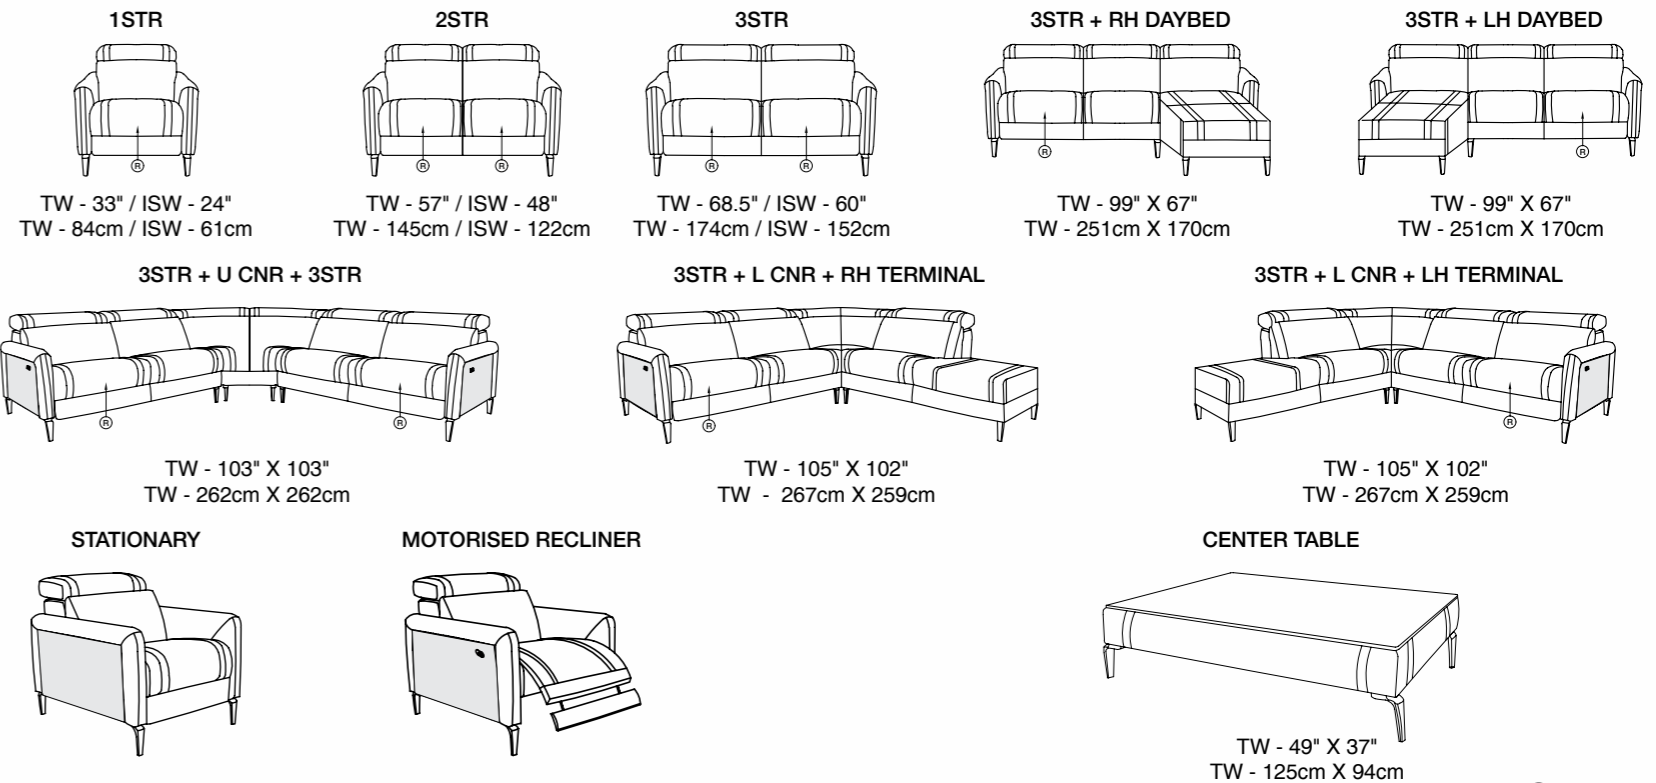

® Recliner

- 1 Total Height - 34"(86cm)
- 2 Total Depth
 - Total Depth(Before Reclining) - 40.5"(103cm) - 110°
 - Total Depth(After Reclining) - 61"(155cm) - 140°
- 3 Arm Rest Height - 24.5"(62cm)
- 4 Seat Height - 20.5"(52cm)
- 5 Seat Depth - 20.5"(52cm)

3 SEATER (2R)

3 SEATER (1R) + L-CORNER + TERMINAL

2 SEATER (2R)

3 SEATER (1R) + U-CORNER + 3 SEATER (1R)

1 SEATER (1R)

BELLA - VARIANTS & DIMENSIONS

Note : This model can be made in any of the above 2 categories

® Recliner

3 SEATER (1R) + DAYBED

- 1 Total Height - 33.5"(85cm)
- 2 Total Depth
 - Total Depth(Before Reclining) - 41"(104cm) - 110°
 - Total Depth(After Reclining) - 61"(155cm) - 140°
- 3 Arm Rest Height - 25"(64cm)
- 4 Seat Height - 20"(51cm)
- 5 Seat Depth - 20.5"(52cm)

® Recliner

- 1 Total Height - 31"(79cm)
- 2 Total Depth
 - Total Depth(Before Reclining) - 43"(109cm) - 110°
 - Total Depth(After Reclining) - 62"(157cm) - 140°
- 3 Arm Rest Height - 25"(64cm)
- 4 Seat Height - 21.5"(55cm)
- 5 Seat Depth - 20"(51cm)